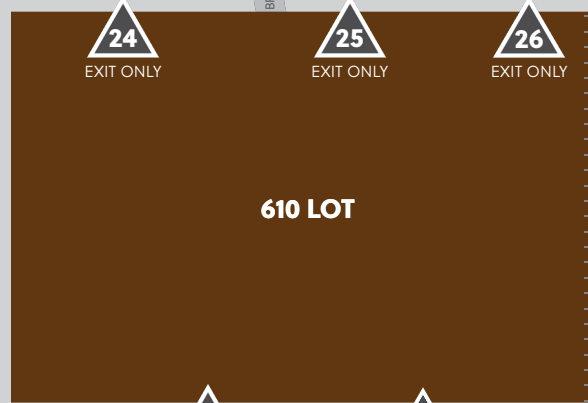

Houston Livestock Show and Rodeo™

**PUBLIC PARKING**

**YELLOW LOT**

16

**OST 1**

**610 LOT**

24  
EXIT ONLY

25  
EXIT ONLY

26  
EXIT ONLY

20  
ENTRANCE

19  
ENTRANCE

**Yellow Lot:** Opens daily at 6 a.m. • \$25

**610 Lot:** Opens daily at 9 a.m. • \$25

**OST 1 Lot:** Weekdays: 5 p.m. to 1 a.m.,  
Weekends: 11 a.m. to 2 a.m. • \$25