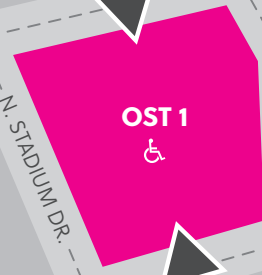

Houston Livestock Show and Rodeo™

**PUBLIC PARKING**

**YELLOW LOT**

16

**OST 1**

**610 LOT**

24  
EXIT ONLY

25  
EXIT ONLY

26  
EXIT ONLY

20  
ENTRANCE

19  
ENTRANCE

**Yellow Lot:** Opens daily at 6 a.m. • \$25

**610 Lot:** Opens daily at 9 a.m. • \$25

**OST 1 Lot:** Weekdays: 5 p.m. to 1 a.m.,  
Weekends: 11 a.m. to 2 a.m. • \$25